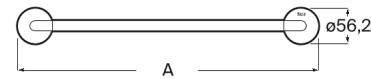

HOTELS

Round - Towel rail

DIMENSIONS

Length 481 mm
Width 56 mm

COLOURS AND FINISHES

SM Stainless Steel Finish

TECHNICAL DRAWINGS

A
790
631
481
331

FEATURES

Towel rail.

Finish: Chrome

Fixing kit: Included

Installation options: Only with screws

Installation type: Wall-mounted

Material: Metal

Maximum weight supported (Kg): 10